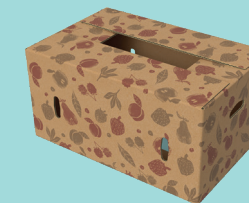

Waxed nappa box

Dimensions:
23 ³/₈ X 15 ¹/₁₆ X 11 ⁵/₈ in