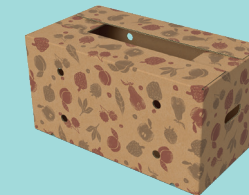

Waxed winter cabbage box 12 ¼

Dimensions:
22 ³/₈ X 12 ³/₈ X 11 ³/₈ in

Box 10 x 5 lbs

Dimensions:
19 ¹/₂ X 12 ¹¹/₁₆ X 9 ⁷/₁₆ in